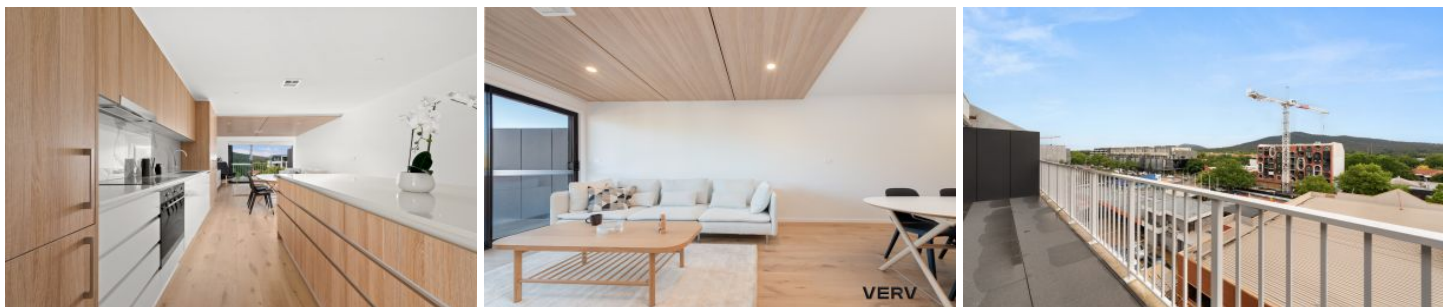

VERV

510/32 Mort Street Braddon ACT

3  2  3 

This stunning three-bedroom, brand-new apartment is located on level 5 with stunning views, positioned in one of Canberra's most specular developments, 'Yamaroshi' - the last one left. A boutique offering with only 60 apartments. A distinctive and unique apartment offering high-level finishes, luxurious inclusions and built to an exacting standard. Located in the very heart of Braddon, the cosmopolitan lifestyle afforded by this position is sure to impress. Cafes, restaurants, bars and retail offerings all located within walking distance.

An opulent and brand new three-bedroom apartment that is spectacular, from the moment you walk through, an unparalleled open open-plan living space, with floating timber floors and bathed in natural sunlight, flowing through to the generous balcony. The designer kitchen has been thoughtfully crafted with luxurious stone, SMEG oven &